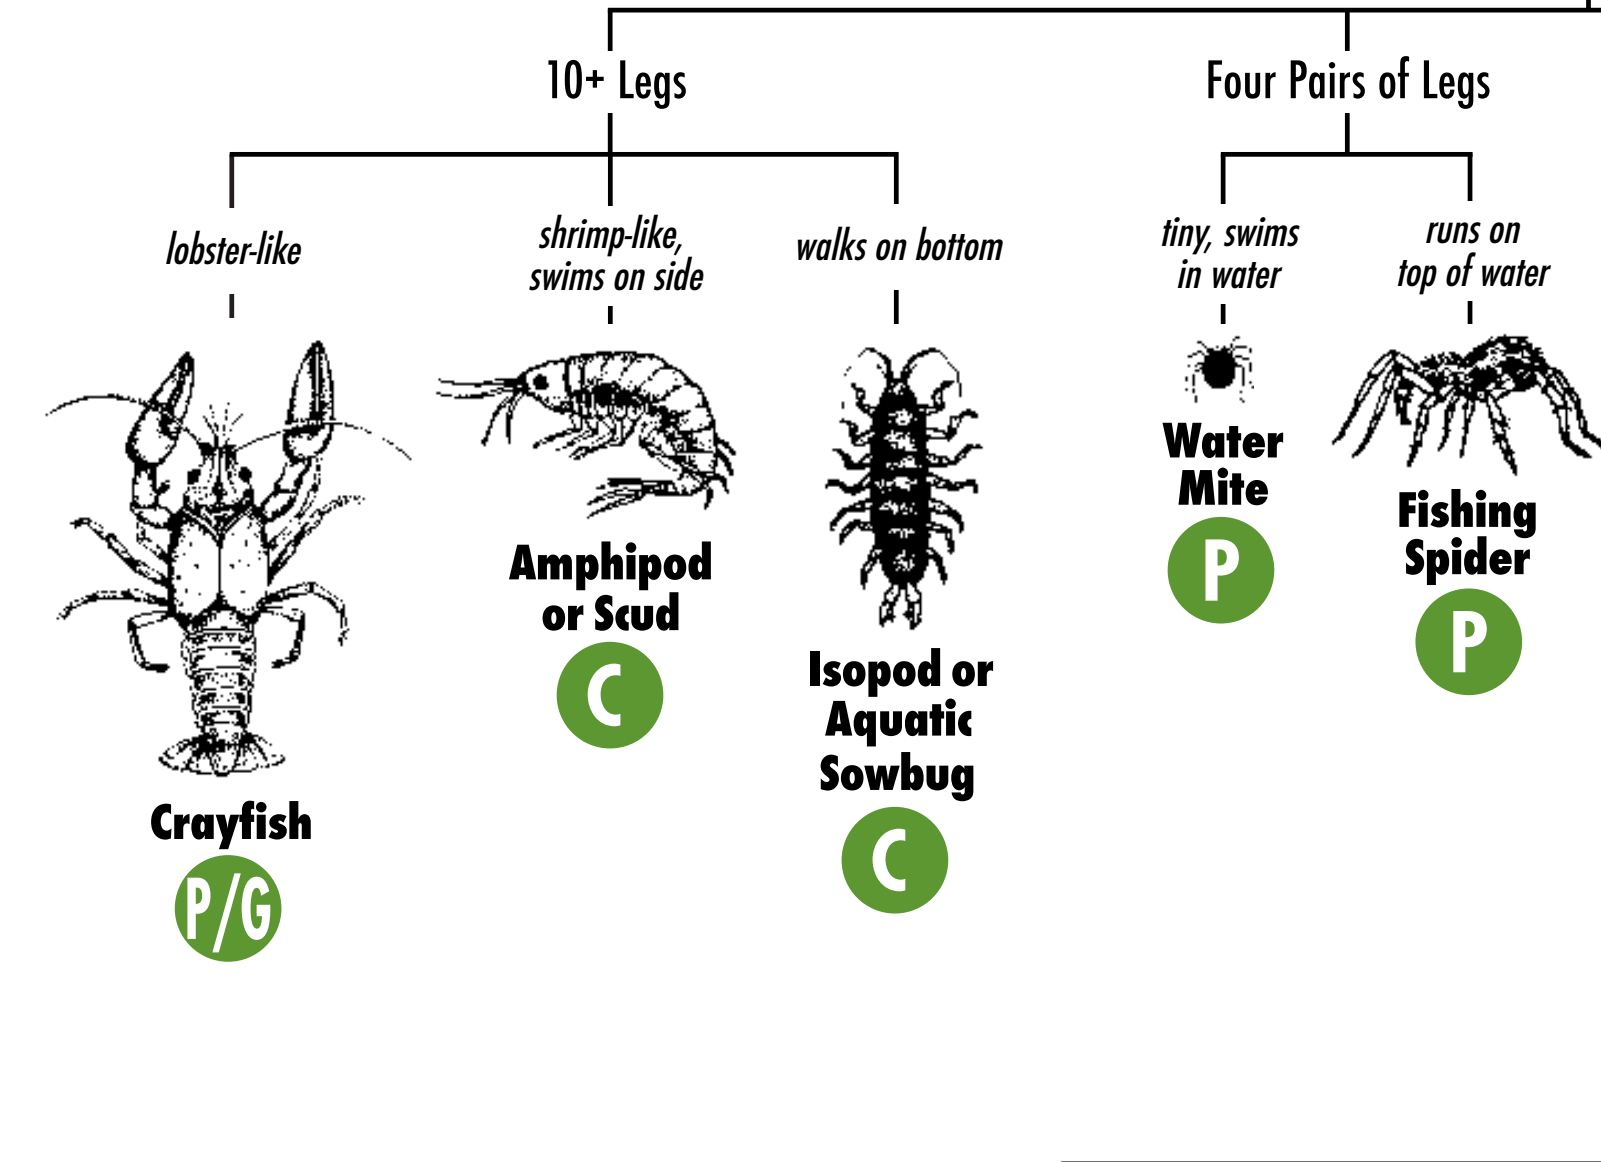

Group 2 Somewhat Sensitive x2