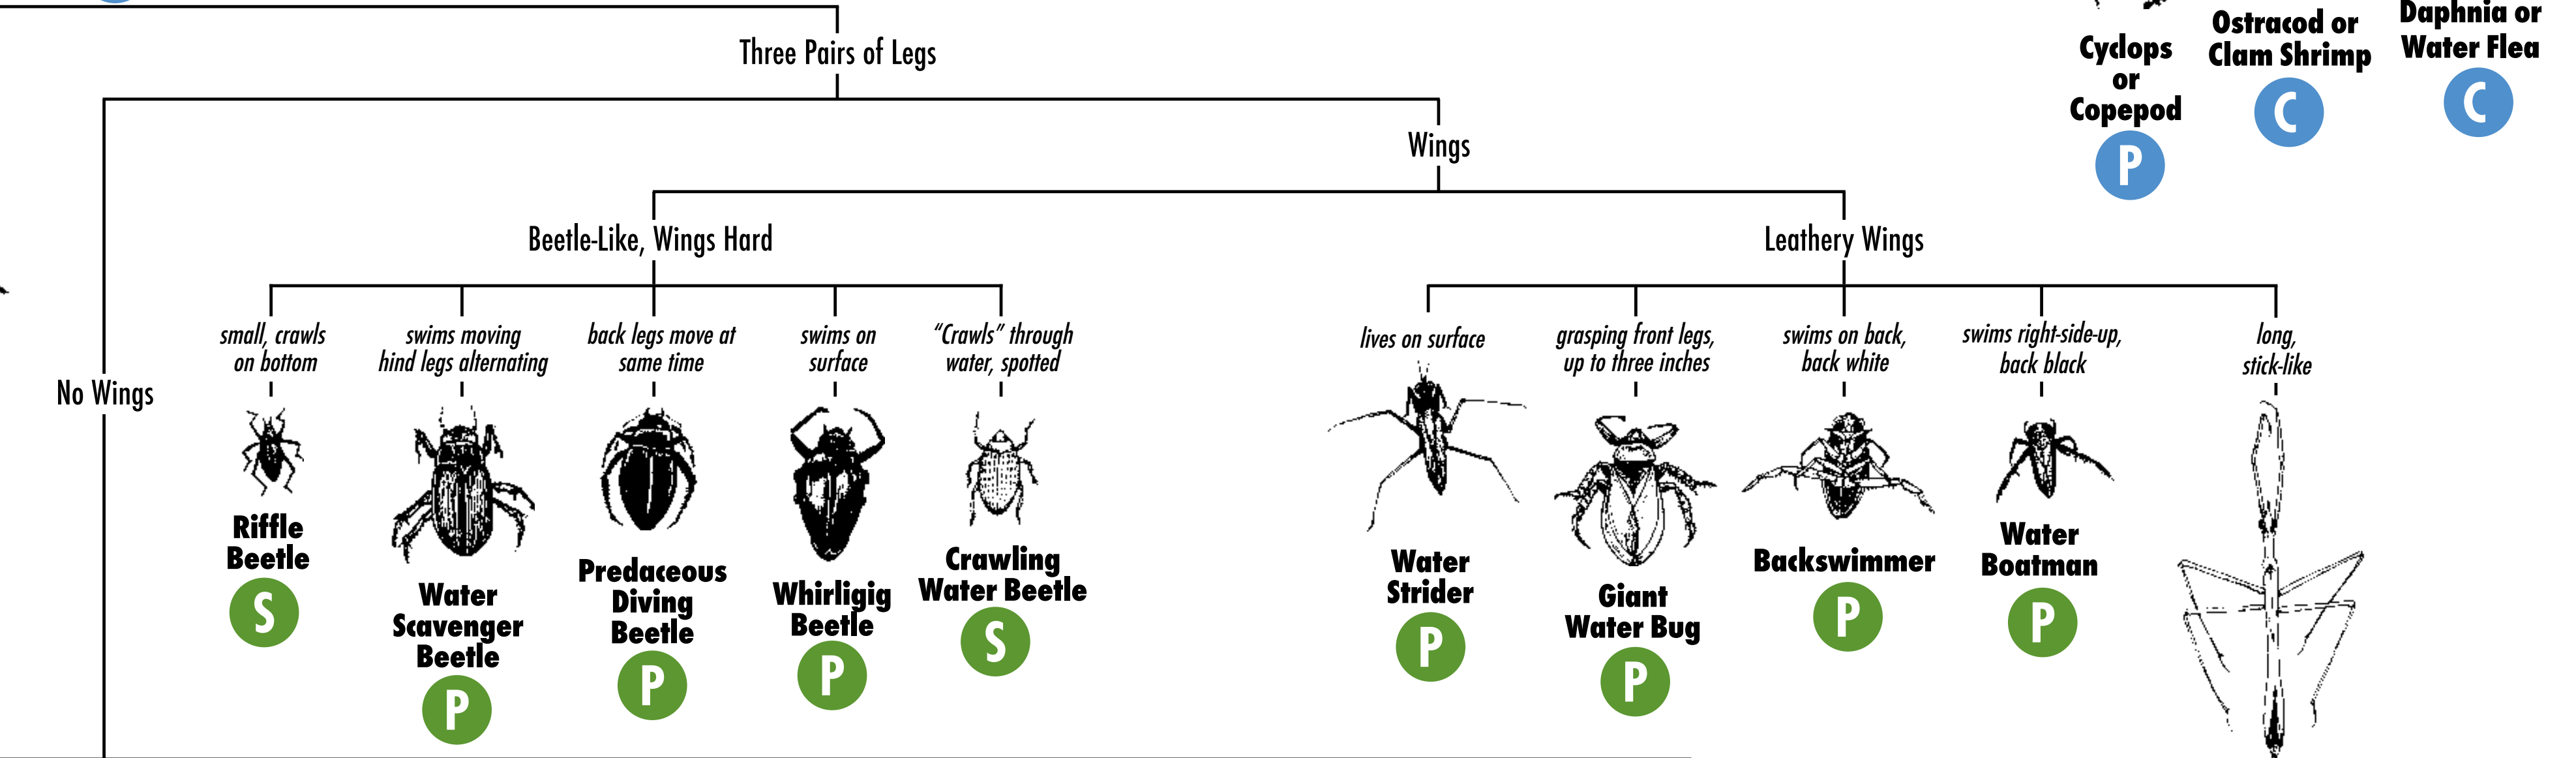

Group 2 Somewhat Sensitive x2