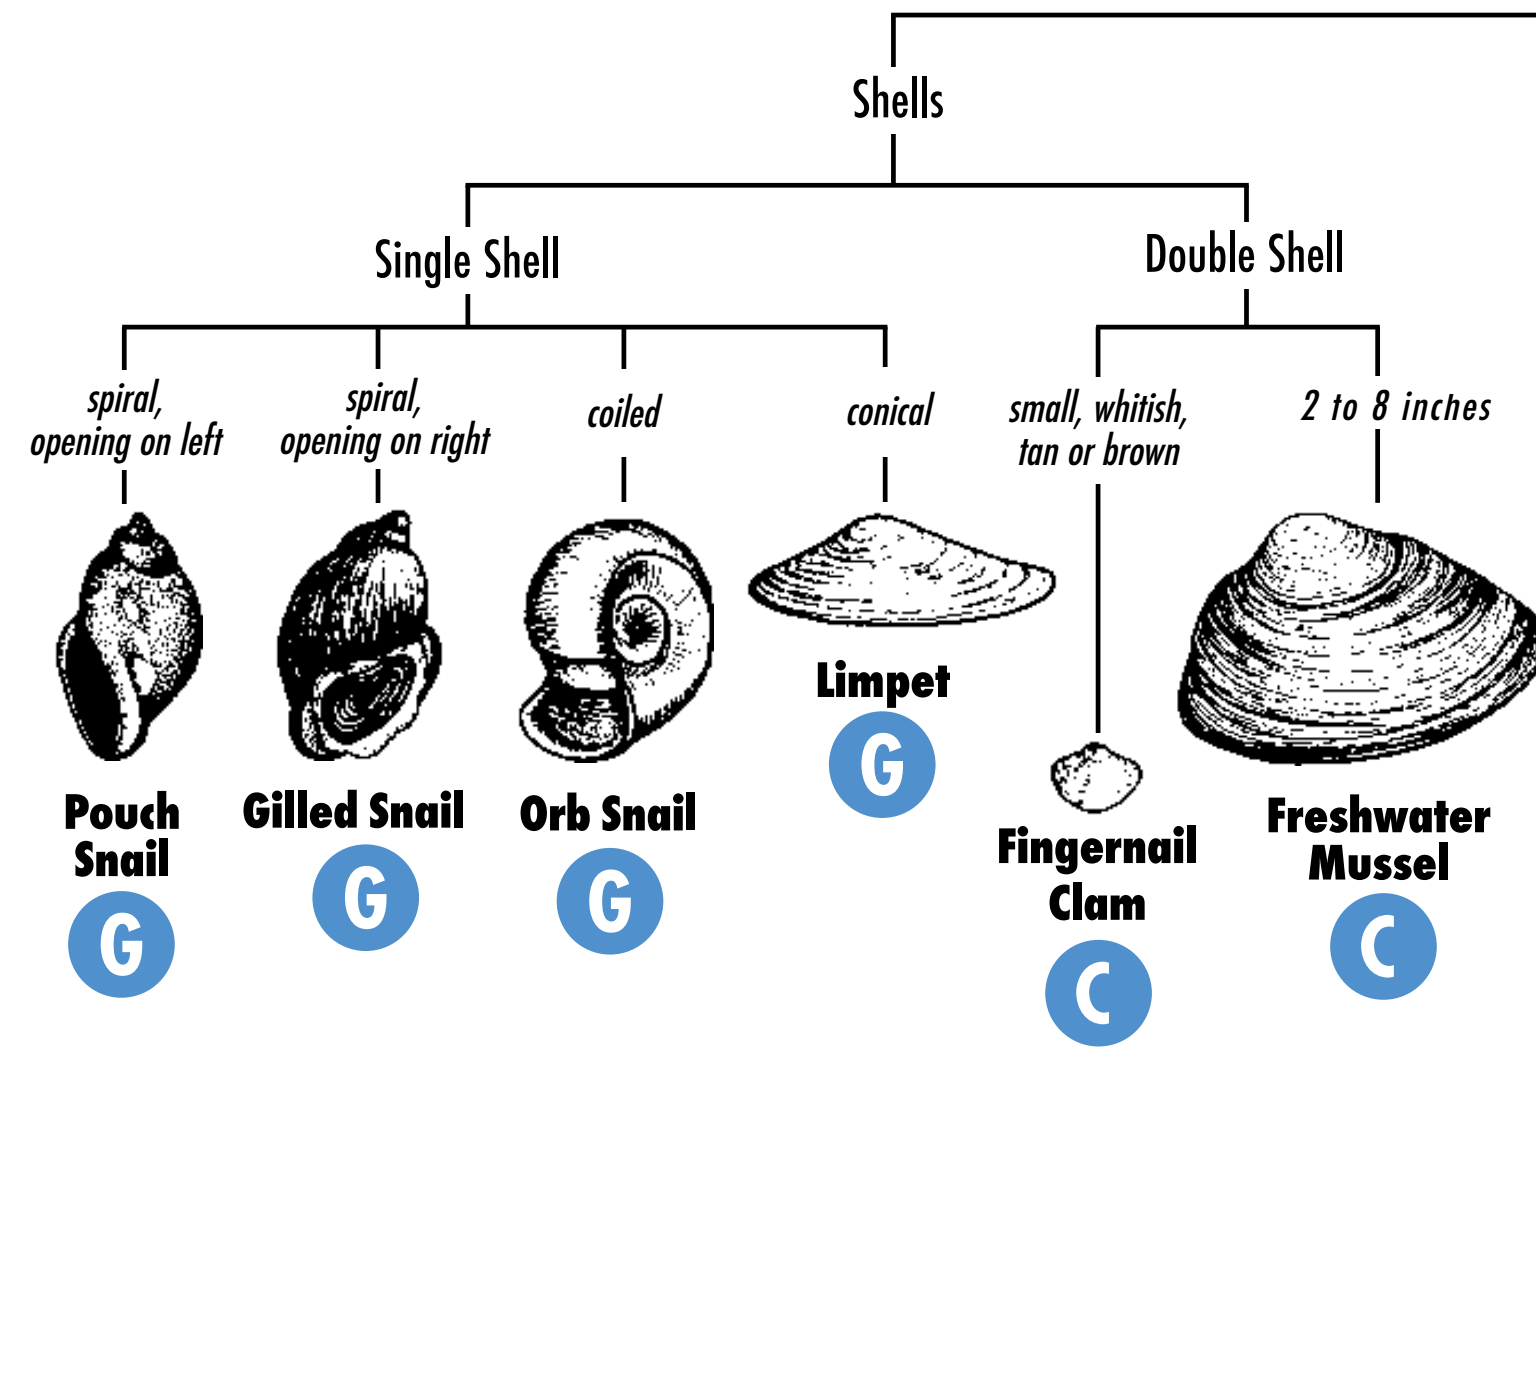

Macroinvertebrates Field Guide

Stream Rating

>22: Excellent
17-22: Good
11-16: Fair
<11: Poor

Shredders - break down leaves
Collectors - eat fine particles while drifting
Grazers - feed on plants and algae on rocks
Predators - eat other macroinvertebrates

Group 1 Tolerant x1