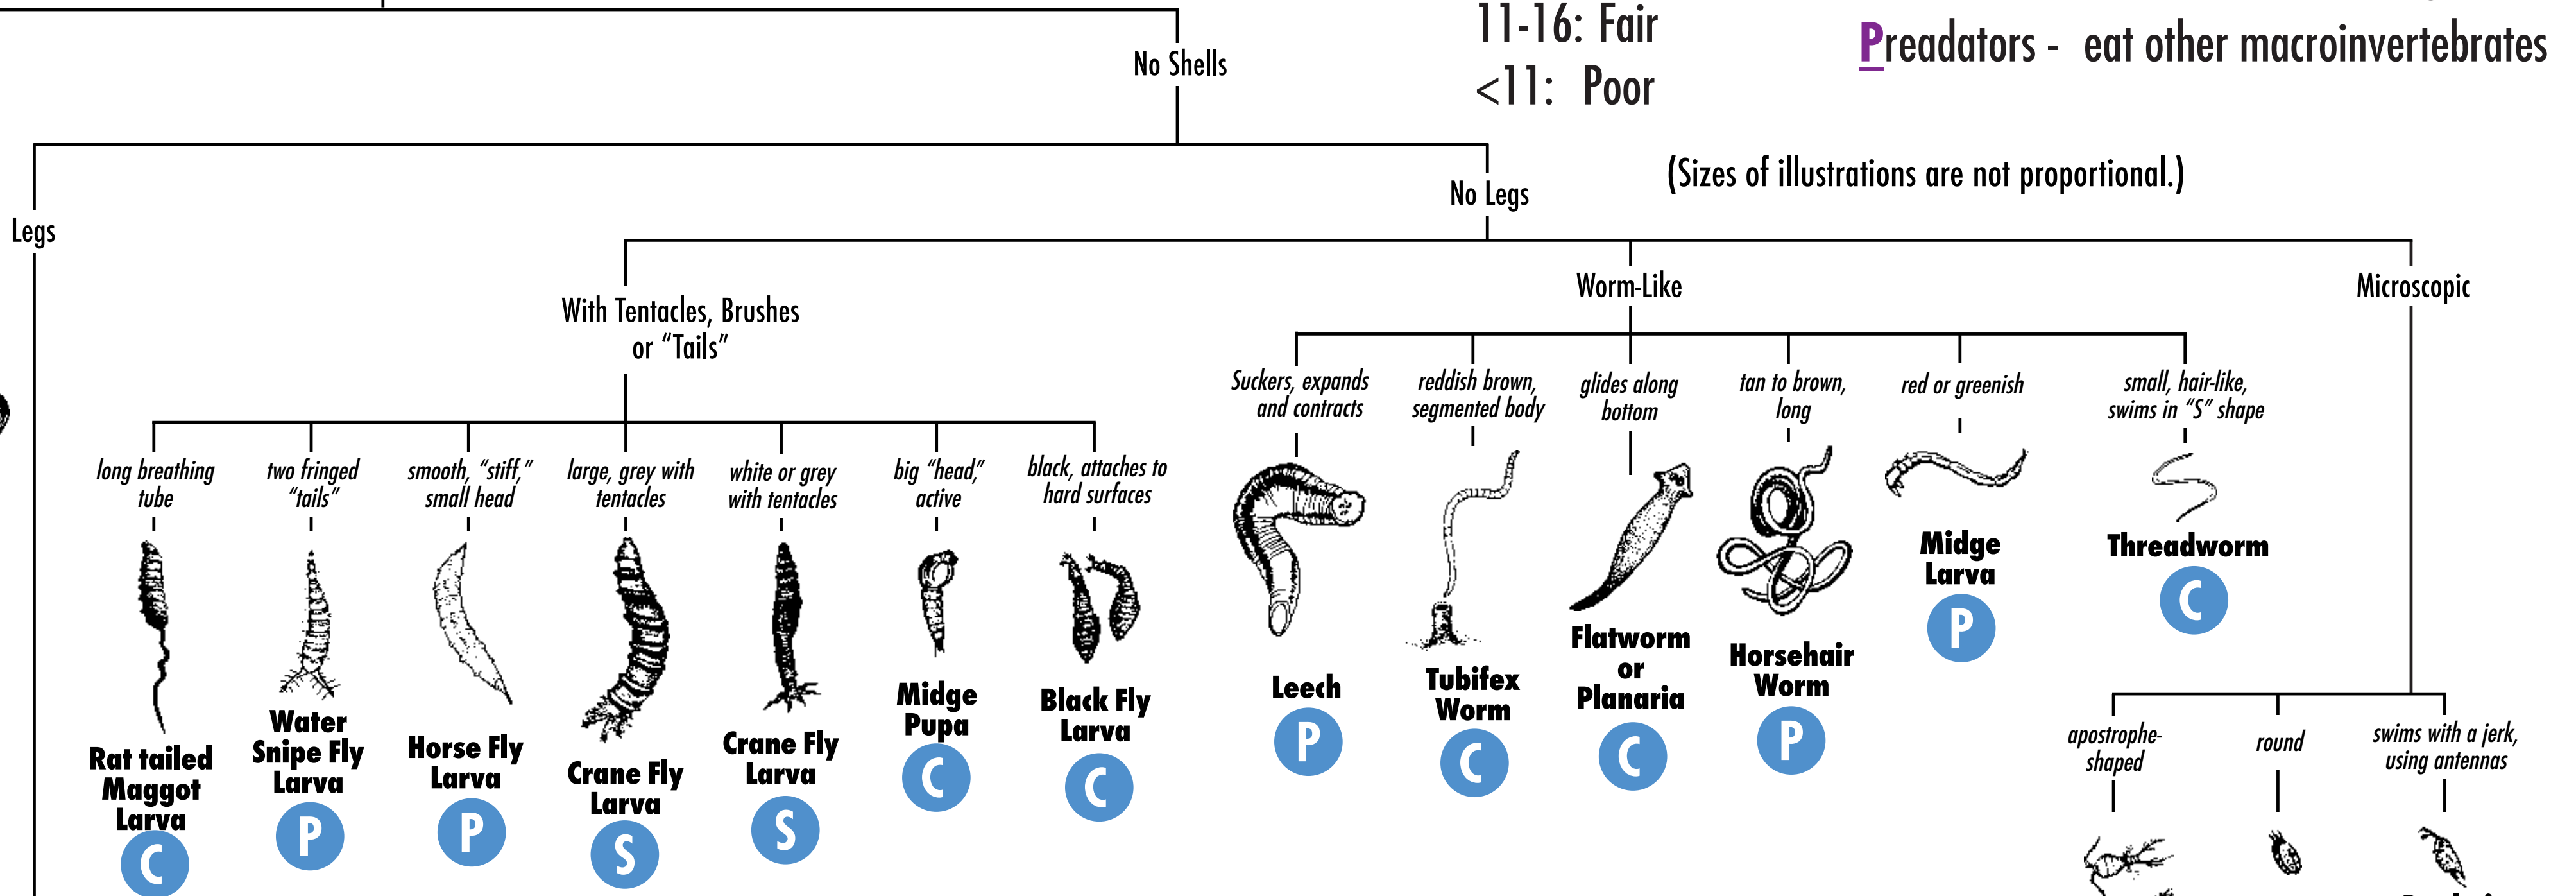

Macroinvertebrates Field Guide

Stream Rating

>22: Excellent
17-22: Good
11-16: Fair
<11: Poor

Shredders - break down leaves
Collectors - eat fine particles while drifting
Grazers - feed on plants and algae on rocks
Predators - eat other macroinvertebrates

Group 1 Tolerant x1